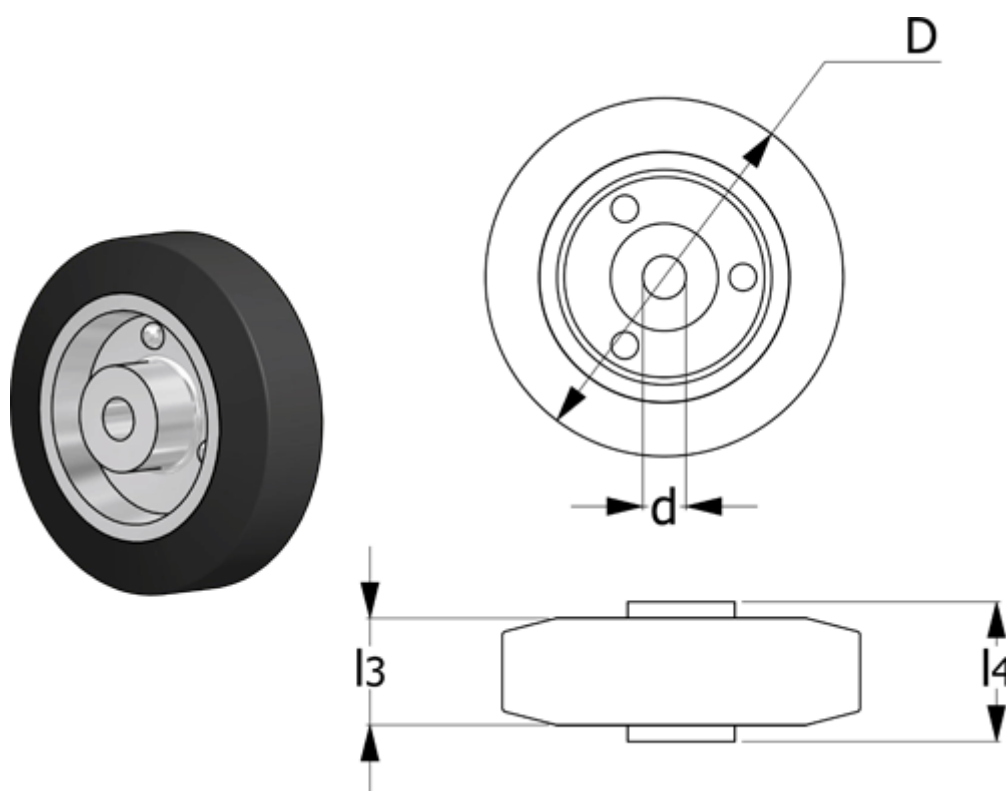

Data Sheet

Article number: 2314450006

Description: E+G rubber wheel 450006
RE.E3-100-RBL loose wheel

Measures

Code	= 450006
d	= 12
D	= 100
Dynamic load (N)	= 800
g	= 280
H	= -
l3	= 30
l4	= 44

Max static load (N)	= 3000
Rolling resistance (N)	= 750
Type	= RE.E3-100-RBL